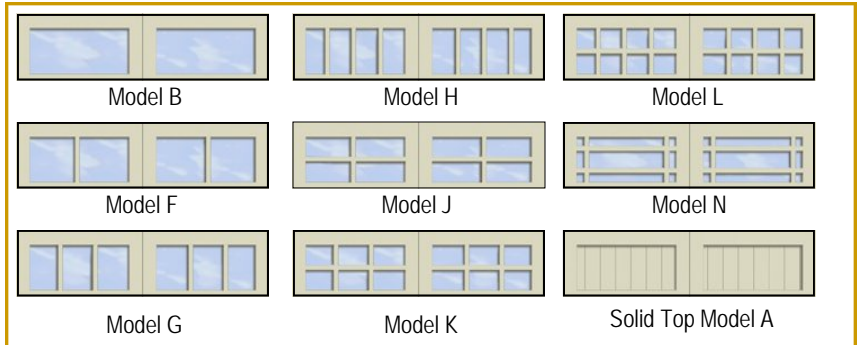

Architectural Garage Door Mfg., Inc.

Classic Carriage House Collection

ARCHITECTURAL
GARAGE DOOR MFG., INC

...custom handcrafted garage doors

Timeless Beauty, Unsurpassed Quality...

Classic Carriage House Collection

www.woodgaragedoor.com

Window Options:

Homestead Series Model 44-L8

Square Window Designs:

Traditional Series Model 42-K7-A

Arched Window Designs:

Windows Designs come with True-Divided Lites as shown in either arched or standard designs.

Designs Options: (We can also produce doors in custom sizes & designs, including swing-out & slide-by doors. Contact customer service for details.)

*Design # 3 (3 panel wide doors) require special window sections. Visit our website or contact our customer service department for all 3 panel window design options.

Panel Options: Hardboard, Lauan, Breckenridge, MDO-Smooth or Shallow Grooved, Cedar V-Grooved, Cedar, Hemlock or Redwood Raised or Flat Panels.

Rail Option: Doors come standard with finger-jointed rails. Clear rails & stiles are available in either Hem-Fir or Cedar and recommended if staining the door.