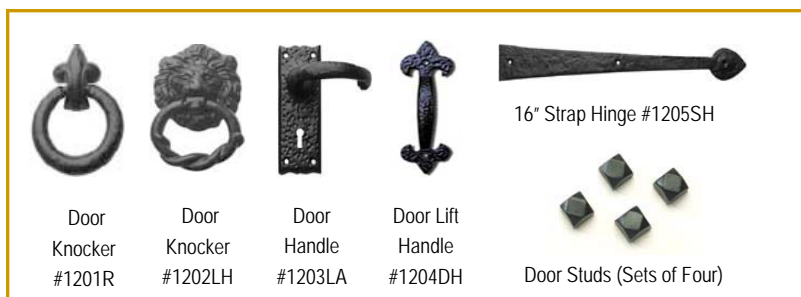

Decorative Hardware Options: