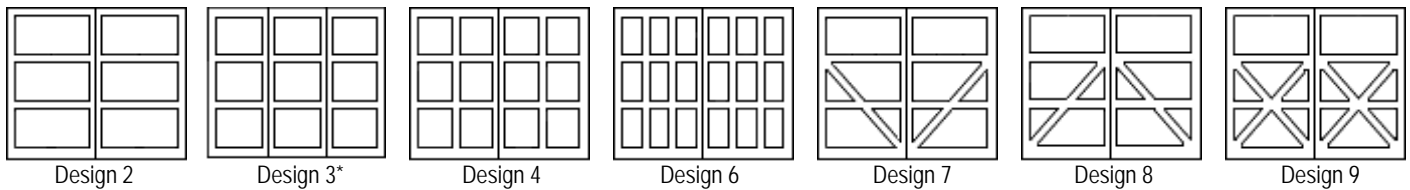

www.woodgaragedoor.com

Window Options:

Homestead Series Model 44-L8

Square Window Designs:

Traditional Series Model 42-K7-A

Arched Window Designs:

Windows Designs come with True-Divided Lites as shown in either arched or standard designs.

Designs Options: (We can also produce doors in custom sizes & designs, including swing-out & slide-by doors. Contact customer service for details.)

*Design # 3 (3 panel wide doors) require special window sections. Visit our website or contact our customer service department for all 3 panel window design options.