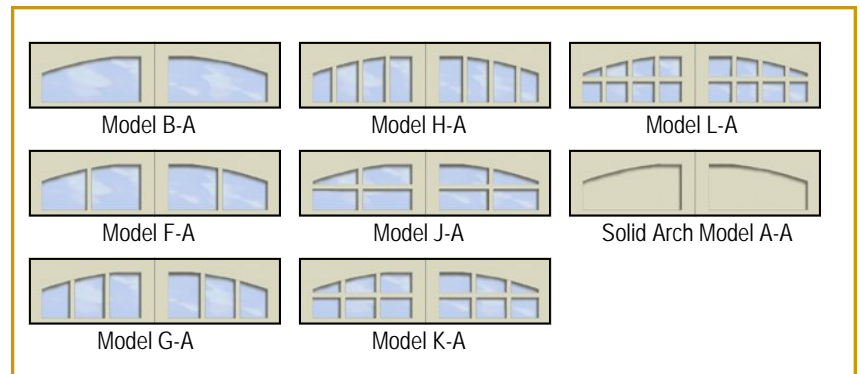

www.woodgaragedoor.com

Window Options:

Homestead Series Model 44-L8

Square Window Designs:

Traditional Series Model 42-K7-A

Arched Window Designs:

Windows Designs come with True-Divided Lites as shown in either arched or standard designs.

Designs Options: (We can also produce doors in custom sizes & designs, including swing-out & slide-by doors. Contact customer service for details.)

*Design # 3 (3 panel wide doors) require special window sections. Visit our website or contact our customer service department for all 3 panel window design options.

Panel Options: Hardboard, Lauan, Breckenridge, MDO-Smooth or Shallow Grooved, Cedar V-Grooved, Cedar, Hemlock or Redwood Raised or Flat Panels.

Rail Option: Doors come standard with finger-jointed rails. Clear rails & stiles are available in either Hem-Fir or Cedar and recommended if staining the door.