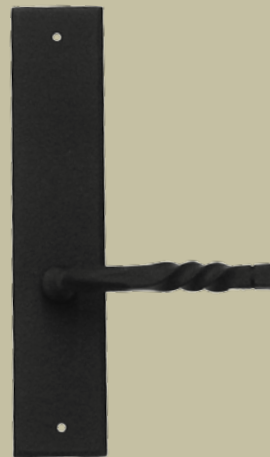

## Steel Cast Hinges

Arrowhead Hinge - 12" #CAAH-B10

Rosette Hinge - 12" #CCRH-B11

Dome Hinge - 12" #CCDH-B12

Spade Hinge - 12" #CCSH-B13

## Steel Cast Handles

Standard Handle  
#CCSH-B1  
(Stamped)

Dome End  
Twist Handle  
#CCDE-B3

Rosette  
Handle  
#CCRH-B4

Introducing a new series of low-cost, affordable and durable Carriage Door Hardware.

We have the hardware to match your design, giving you the authentic look of a classic Carriage House Door.

## Door Pulls

Drop Ring Pull Handle  
#CCDRP-B6

Drop Ring Twist Handle  
#CCDRT-B7

Twisted Lever Handle  
#CCTLH-B14  
(Pair / Fixed Position)

Hardware is standard in black.

All hardware includes black screws.